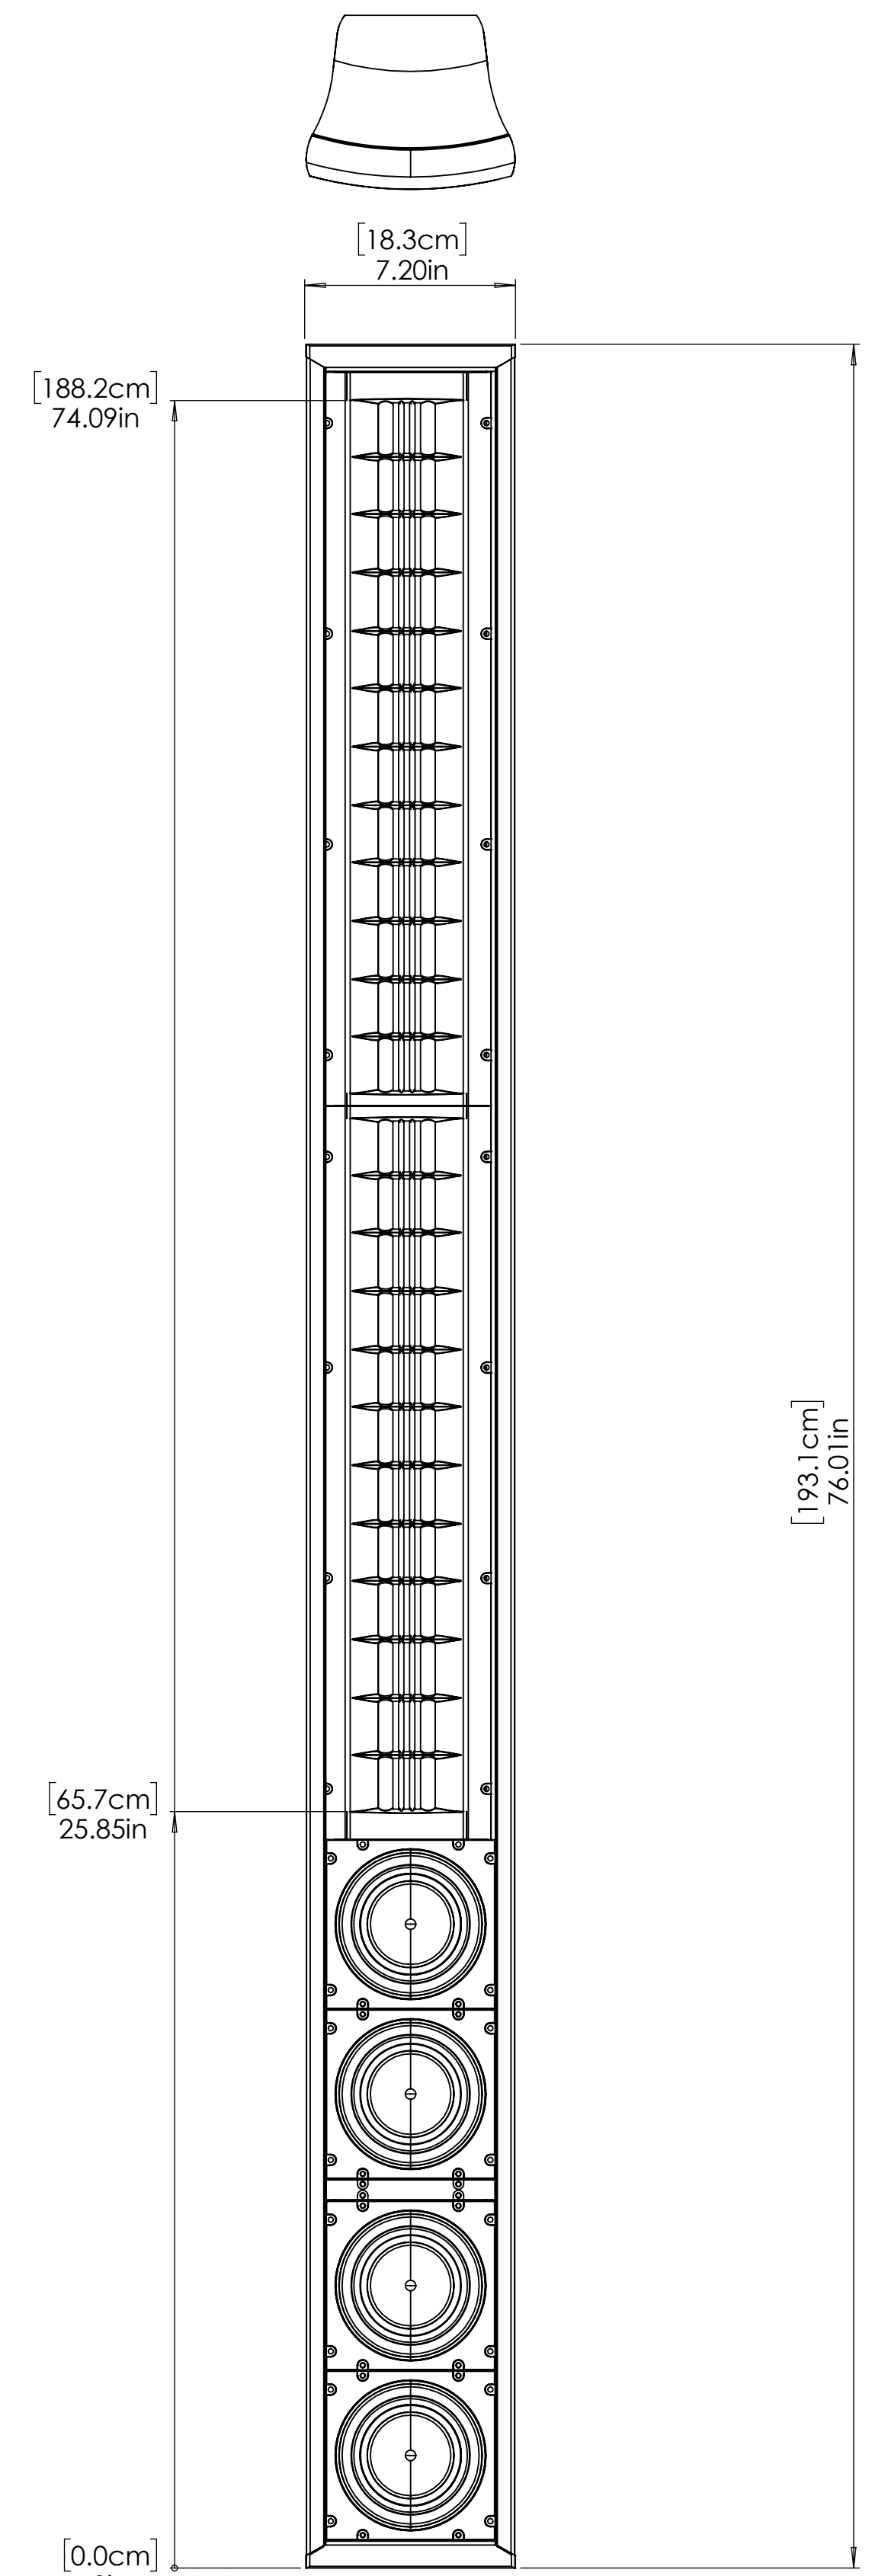

8 7 6 5 4 3 2 1

F

E

D

C

B

A

LEFT

FRONT

RIGHT

REAR

Bracket Mounting Locations

1. Place bottom of PMD below Listener Ear Height
 NOTES: (UNLESS OTHERWISE SPECIFIED)

BOTTOM

THIRD ANGLE PROJECTION 	(UNLESS OTHERWISE SPECIFIED)	DRAWN: _____	DATE: _____	Wisdom Audio 1572 College Parkway, Suite 164 Carson City, Nevada 89706
	DIMENSIONS IN INCHES	REVISION DATE: _____		
CAD GENERATED DRAWING - DO NOT MANUALLY UPDATE	TOLERANCES:	ENGR: _____		L75m Sage On-Wall
	DECIMALS ANGLES	APPROVED: _____		
	.X : +/- 0.050 X : +/- 1.0° .XX : +/- 0.020 X.X : +/- 0.5° .XXX : +/- 0.010 X.XX : +/- 0.05°	DO NOT SCALE DRAWING		
Copyright 2006 WISDOM AUDIO.	MATERIAL: _____	SIZE: D	DWG NUMBER: _____	REV: _____
THIS IS CONFIDENTIAL AND PROPRIETARY INFORMATION THAT BELONGS TO WISDOM AUDIO. IT MAY NOT BE USED OR REPRODUCED IN ANY MEDIA OR DISCLOSED WITHOUT THE PRIOR WRITTEN CONSENT OF OWNER.	FINISH: _____	SCALE: 1:5	SHEET: 1 OF 1	

8 7 6 5 4 3 2 1