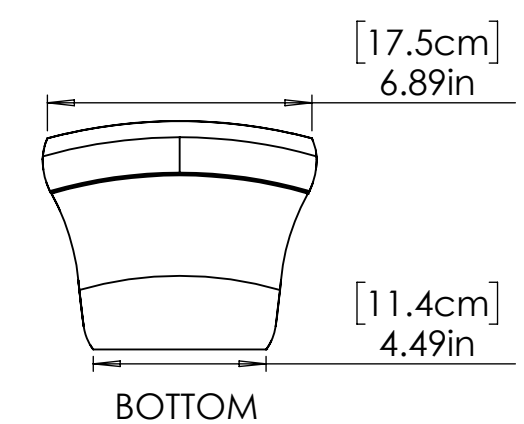

FRONT

RIGHT

REAR

Bracket Mounting Locations

1. Place bottom of PMD below Listener Ear Height
 NOTES: (UNLESS OTHERWISE SPECIFIED)

BOTTOM

THIRD ANGLE PROJECTION 	(UNLESS OTHERWISE SPECIFIED)	DRAWN: _____	DATE: _____	Wisdom Audio 1572 College Parkway, Suite 164 Carson City, Nevada 89706
	DIMENSIONS IN INCHES	REVISION DATE: _____		
CAD GENERATED DRAWING - DO NOT MANUALLY UPDATE	TOLERANCES:	ENGR: _____		L75m Sage On-Wall
	DECIMALS ANGLES	APPROVED: _____		
	.X : +/- 0.050 X : +/- 1.0° .XX : +/- 0.020 X.X : +/- 0.5° .XXX : +/- 0.010 X.XX : +/- 0.05°	DO NOT SCALE DRAWING		
Copyright 2006 WISDOM AUDIO.	MATERIAL: _____	SIZE: D	DWG NUMBER: _____	REV: _____
THIS IS CONFIDENTIAL AND PROPRIETARY INFORMATION THAT BELONGS TO WISDOM AUDIO. IT MAY NOT BE USED OR REPRODUCED IN ANY MEDIA OR DISCLOSED WITHOUT THE PRIOR WRITTEN CONSENT OF OWNER.	FINISH: _____	SCALE: 1:5	SHEET: 1 OF 1	