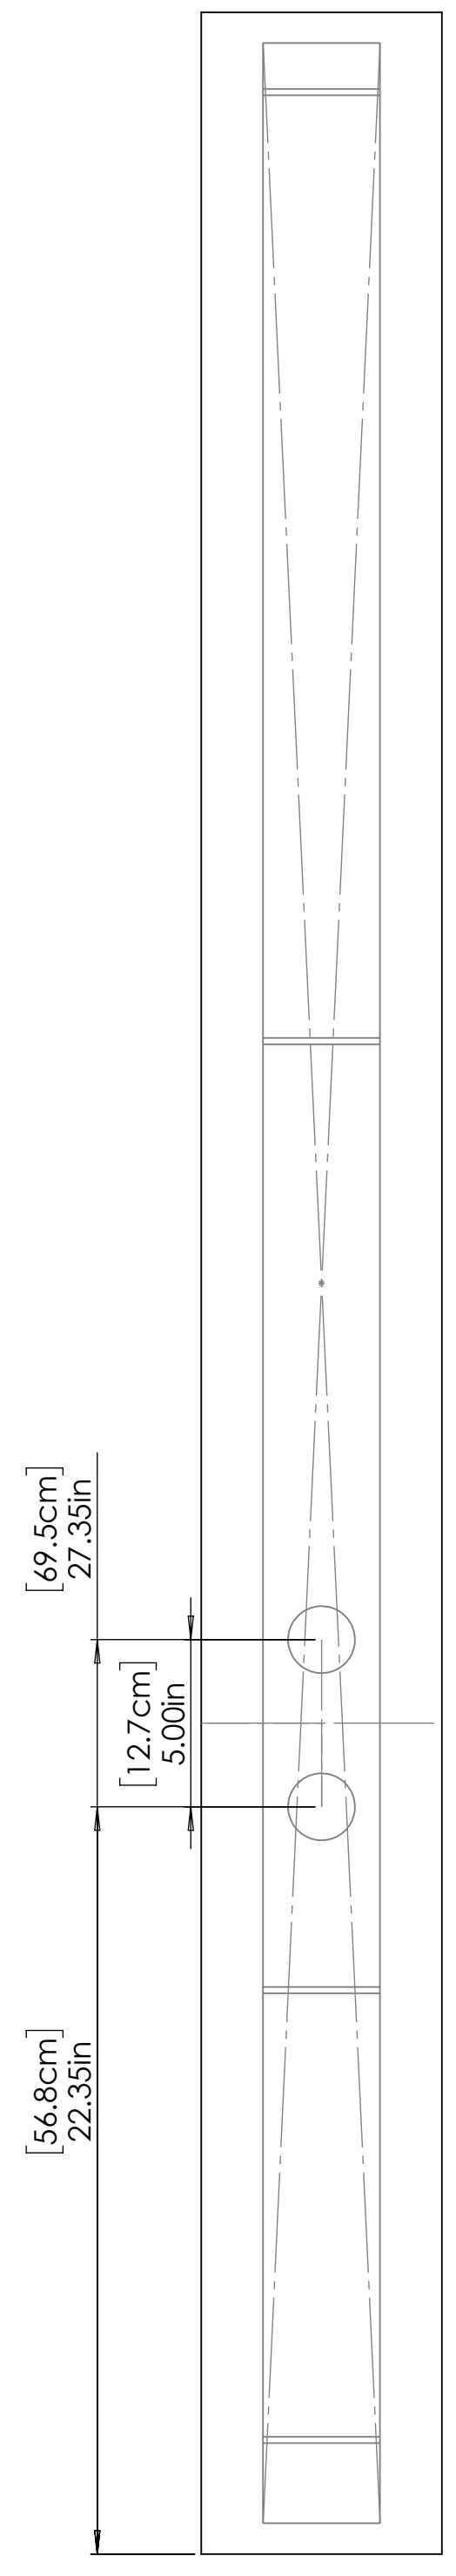

8 7 6 5 4 3 2 1

F

E

D

C

B

A

LEFT

FRONT

RIGHT

REAR

Bracket Mounting Locations

1. Place bottom of PMD below Listener Ear Height
 NOTES: (UNLESS OTHERWISE SPECIFIED)

BOTTOM

THIRD ANGLE PROJECTION 	(UNLESS OTHERWISE SPECIFIED)	DRAWN: _____	DATE: _____	Wisdom Audio 1572 College Parkway, Suite 164 Carson City, Nevada 89706
	DIMENSIONS IN INCHES	REVISION DATE: _____		
CAD GENERATED DRAWING - DO NOT MANUALLY UPDATE	TOLERANCES:	ENGR: _____		L75m Sage On-Wall
	DECIMALS ANGLES	APPROVED: _____		
	.X : +/- 0.050 X : +/- 1.0° .XX : +/- 0.020 X.X : +/- 0.5° .XXX : +/- 0.010 X.XX : +/- 0.05°	DO NOT SCALE DRAWING		
Copyright 2006 WISDOM AUDIO.	MATERIAL: _____	SIZE: D	DWG NUMBER: _____	REV: _____
THIS IS CONFIDENTIAL AND PROPRIETARY INFORMATION THAT BELONGS TO WISDOM AUDIO. IT MAY NOT BE USED OR REPRODUCED IN ANY MEDIA OR DISCLOSED WITHOUT THE PRIOR WRITTEN CONSENT OF OWNER.	FINISH: _____	SCALE: 1:5	SHEET: 1 OF 1	

8 7 6 5 4 3 2 1