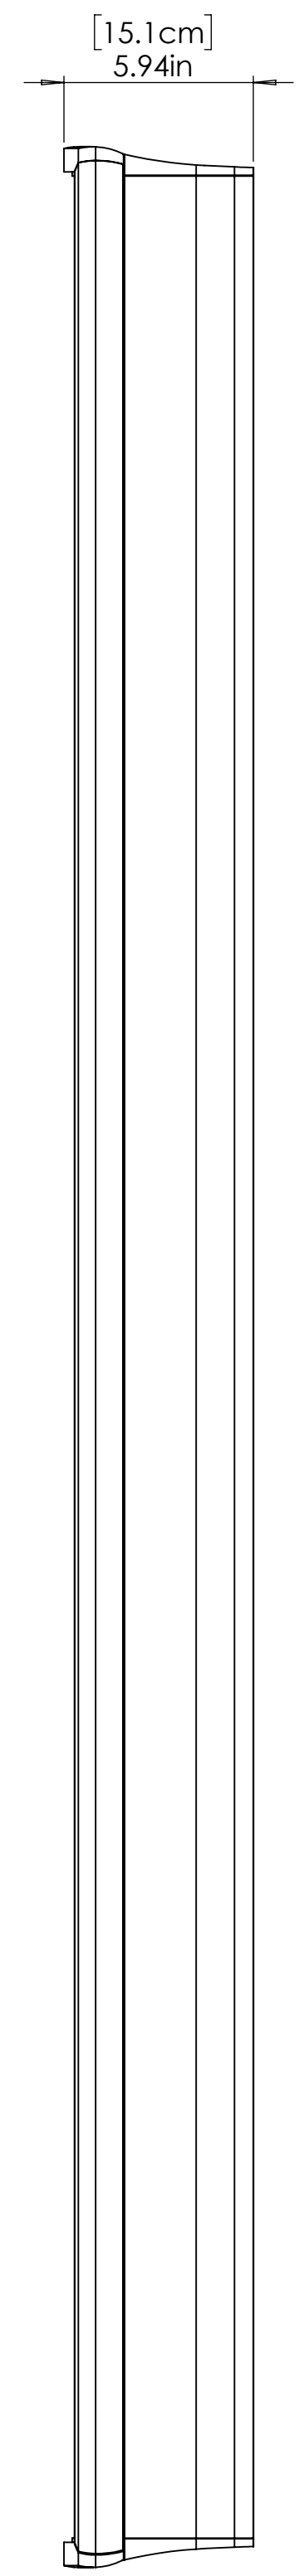

8 7 6 5 4 3 2 1

F

E

D

C

B

A

LEFT

FRONT

RIGHT

REAR

Bracket Mounting Locations

1. Place bottom of PMD below Listener Ear Height
 NOTES: (UNLESS OTHERWISE SPECIFIED)

BOTTOM

THIRD ANGLE PROJECTION 	(UNLESS OTHERWISE SPECIFIED)	DRAWN: _____	DATE: _____	Wisdom Audio 1572 College Parkway, Suite 164 Carson City, Nevada 89706
	DIMENSIONS IN INCHES	REVISION DATE: _____		
CAD GENERATED DRAWING - DO NOT MANUALLY UPDATE	TOLERANCES:	ENGR: _____		L75m Sage On-Wall
	DECIMALS ANGLES	APPROVED: _____		
	.X : +/- 0.050 X : +/- 1.0° .XX : +/- 0.020 X.X : +/- 0.5° .XXX : +/- 0.010 X.XX : +/- 0.05°	DO NOT SCALE DRAWING		
Copyright 2006 WISDOM AUDIO.	MATERIAL: _____	SIZE: D	DWG NUMBER: _____	REV: _____
THIS IS CONFIDENTIAL AND PROPRIETARY INFORMATION THAT BELONGS TO WISDOM AUDIO. IT MAY NOT BE USED OR REPRODUCED IN ANY MEDIA OR DISCLOSED WITHOUT THE PRIOR WRITTEN CONSENT OF OWNER.	FINISH: _____	SCALE: 1:5	SHEET: 1 OF 1	

8 7 6 5 4 3 2 1