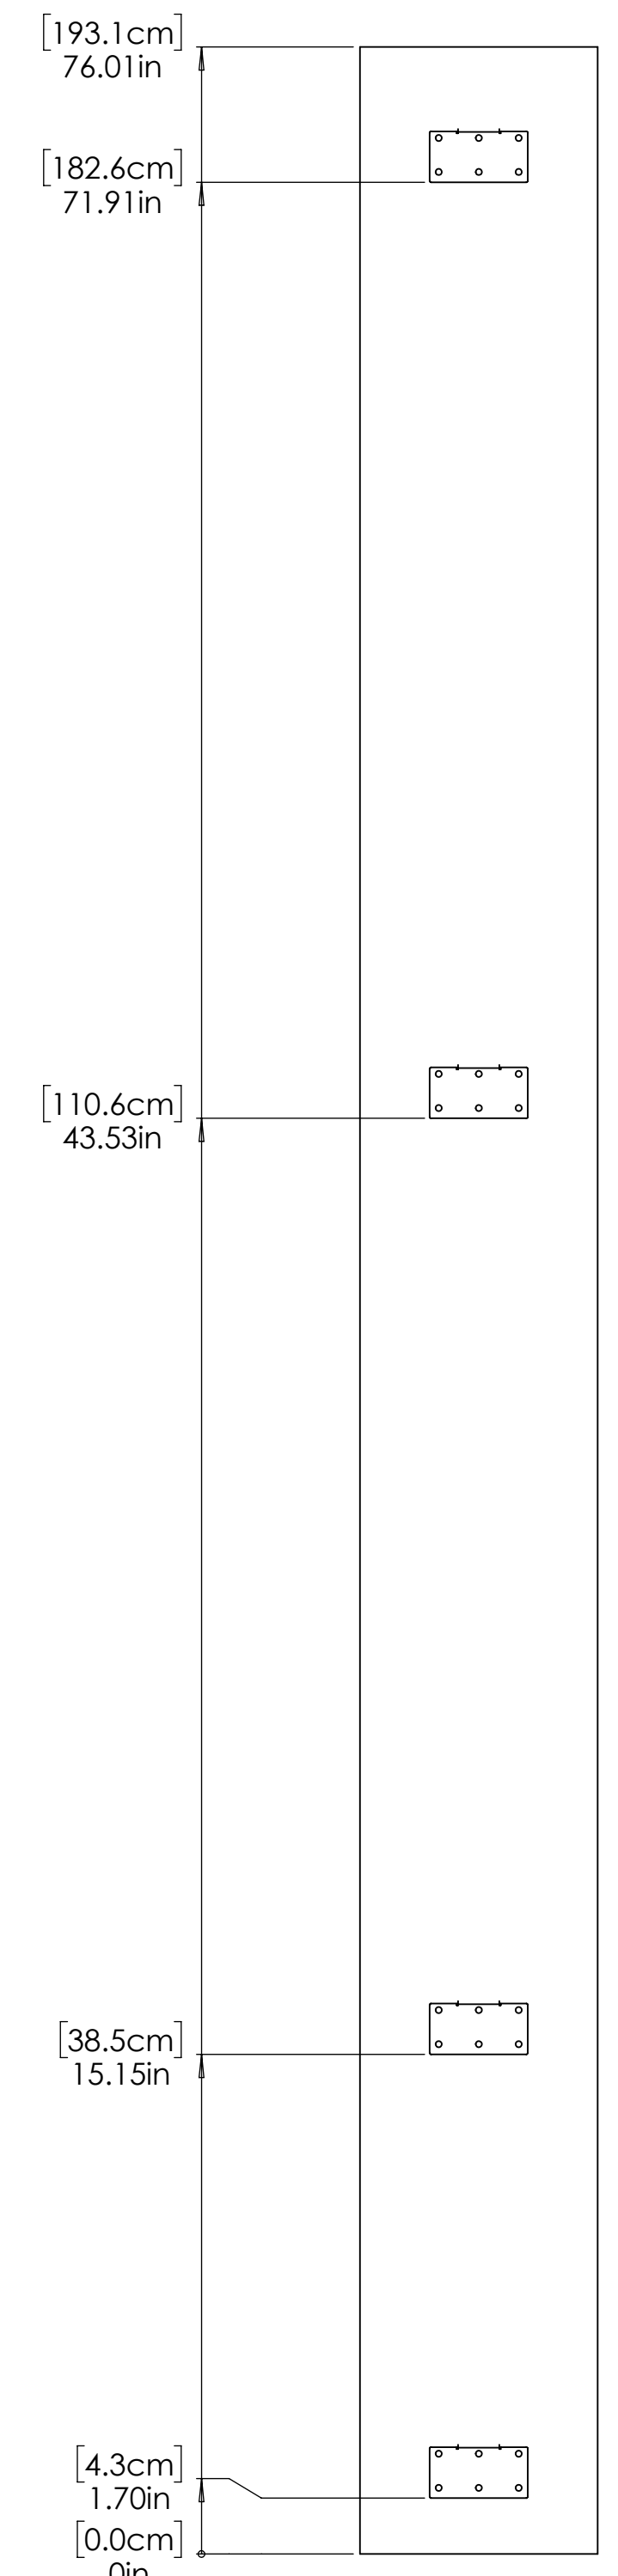

8 7 6 5 4 3 2 1

F

E

D

C

B

A

LEFT

FRONT

RIGHT

REAR

Bracket Mounting Locations

1. Place bottom of PMD below Listener Ear Height
 NOTES: (UNLESS OTHERWISE SPECIFIED)

BOTTOM

THIRD ANGLE PROJECTION 	(UNLESS OTHERWISE SPECIFIED)	DRAWN: _____	DATE: _____	Wisdom Audio 1572 College Parkway, Suite 164 Carson City, Nevada 89706
	DIMENSIONS IN INCHES	REVISION DATE: _____		
CAD GENERATED DRAWING - DO NOT MANUALLY UPDATE	TOLERANCES:	ENGR: _____		L75m Sage On-Wall
	DECIMALS ANGLES	APPROVED: _____		
	.X : +/- 0.050 X : +/- 1.0° .XX : +/- 0.020 X.X : +/- 0.5° .XXX : +/- 0.010 X.XX : +/- 0.05°	DO NOT SCALE DRAWING		
Copyright 2006 WISDOM AUDIO.	MATERIAL: _____	SIZE: D	DWG NUMBER: _____	REV: _____
THIS IS CONFIDENTIAL AND PROPRIETARY INFORMATION THAT BELONGS TO WISDOM AUDIO. IT MAY NOT BE USED OR REPRODUCED IN ANY MEDIA OR DISCLOSED WITHOUT THE PRIOR WRITTEN CONSENT OF OWNER.	FINISH: _____	SCALE: 1:5	SHEET: 1 OF 1	

8 7 6 5 4 3 2 1