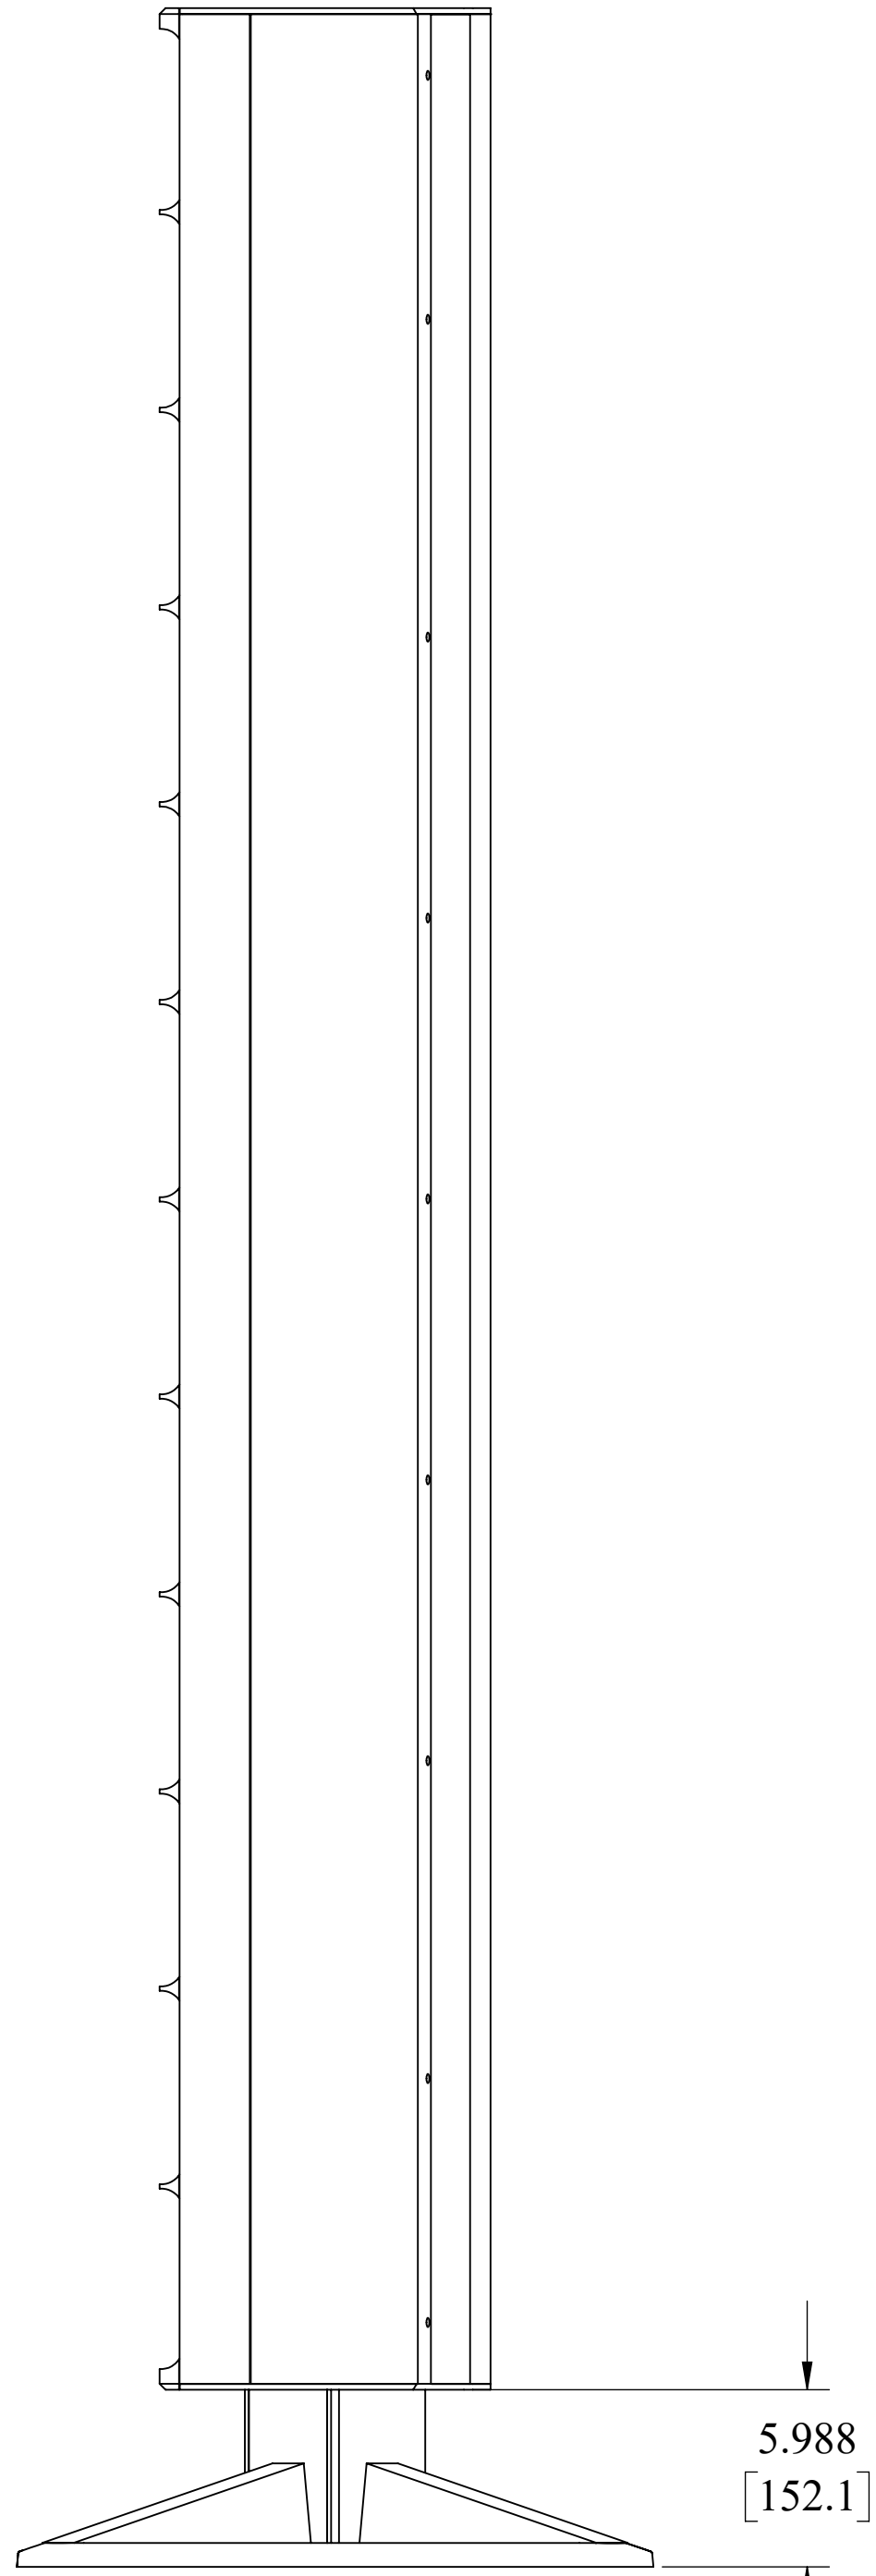

REVISIONS				
ZONE	REV.	DESCRIPTION	DATE	APPROVED

1.
NOTES: (UNLESS OTHERWISE SPECIFIED)

THIRD ANGLE PROJECTION 	(UNLESS OTHERWISE SPECIFIED)	DRAWN: J SALA	DATE: 3/2/2011	Wisdom Audio 1572 College Parkway, Suite 164 Carson City, Nevada 89706
	DIMENSIONS IN INCHES	CHECKED:	ENGR:	
CAD GENERATED DRAWING : DO NOT MANUALLY UPDATE	TOLERANCES:	APPROVED:	TITLE: Speaker Wisdom LS4 with Pedestal	DWG NUMBER: 950499 REV: -
	DECIMALS ANGLES	DO NOT SCALE DRAWING SEE NOTES	SIZE: D	
	.X : +/- 0.050 X : +/- 1.0° .XX : +/- 0.020 X.X : +/- 0.5° .XXX : +/- 0.010 X.XX : +/- 0.05° ALL Ø'S FOR PEM HARDWARE +.003 -.000		SCALE: 1:6	
Copyright 2011 WISDOM AUDIO. THIS IS CONFIDENTIAL AND PROPRIETARY INFORMATION THAT BELONGS TO WISDOM AUDIO. IT MAY NOT BE USED OR REPRODUCED IN ANY MEDIA OR DISCLOSED WITHOUT THE PRIOR WRITTEN CONSENT OF OWNER.		MATERIAL: SEE NOTES FINISH: SEE NOTES	SHEET: 1 OF 1	