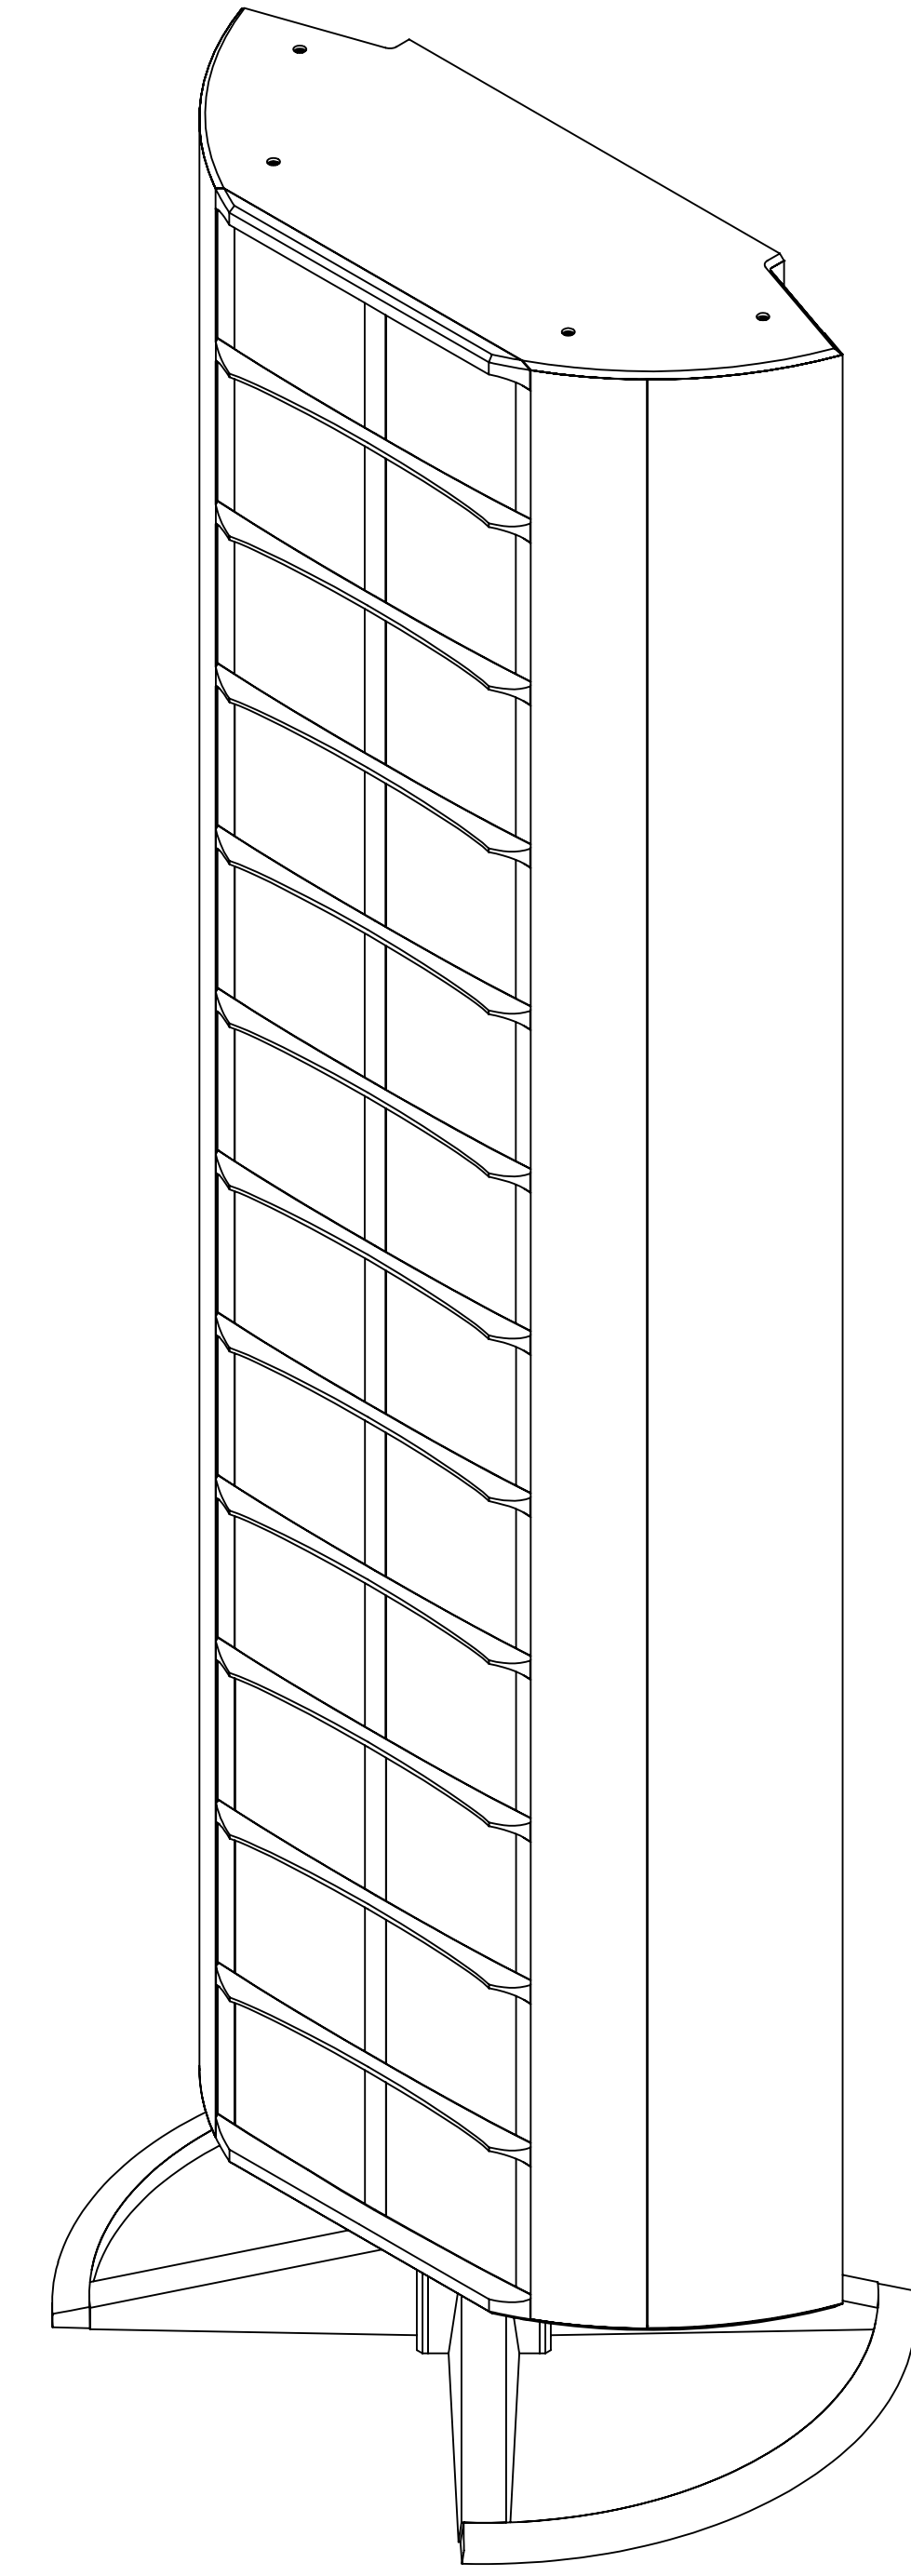

REVISIONS				
ZONE	REV.	DESCRIPTION	DATE	APPROVED

1.
NOTES: (UNLESS OTHERWISE SPECIFIED)

THIRD ANGLE PROJECTION 	(UNLESS OTHERWISE SPECIFIED)	DRAWN: J SALA	DATE: 3/2/2011	Wisdom Audio 1572 College Parkway, Suite 164 Carson City, Nevada 89706
	DIMENSIONS IN INCHES	CHECKED:	ENGR:	
CAD GENERATED DRAWING : DO NOT MANUALLY UPDATE	TOLERANCES:	APPROVED:	TITLE: Speaker Wisdom LS4 with Pedestal	DWG NUMBER: 950499 REV: -
	DECIMALS ANGLES	DO NOT SCALE DRAWING SEE NOTES	SIZE: D	
	.X : +/- 0.050 X : +/- 1.0° .XX : +/- 0.020 X.X : +/- 0.5° .XXX : +/- 0.010 X.XX : +/- 0.05° ALL Ø'S FOR PEM HARDWARE +.003 -.000		SCALE: 1:6	
Copyright 2011 WISDOM AUDIO. THIS IS CONFIDENTIAL AND PROPRIETARY INFORMATION THAT BELONGS TO WISDOM AUDIO. IT MAY NOT BE USED OR REPRODUCED IN ANY MEDIA OR DISCLOSED WITHOUT THE PRIOR WRITTEN CONSENT OF OWNER.		MATERIAL: SEE NOTES FINISH: SEE NOTES	SHEET: 1 OF 1	