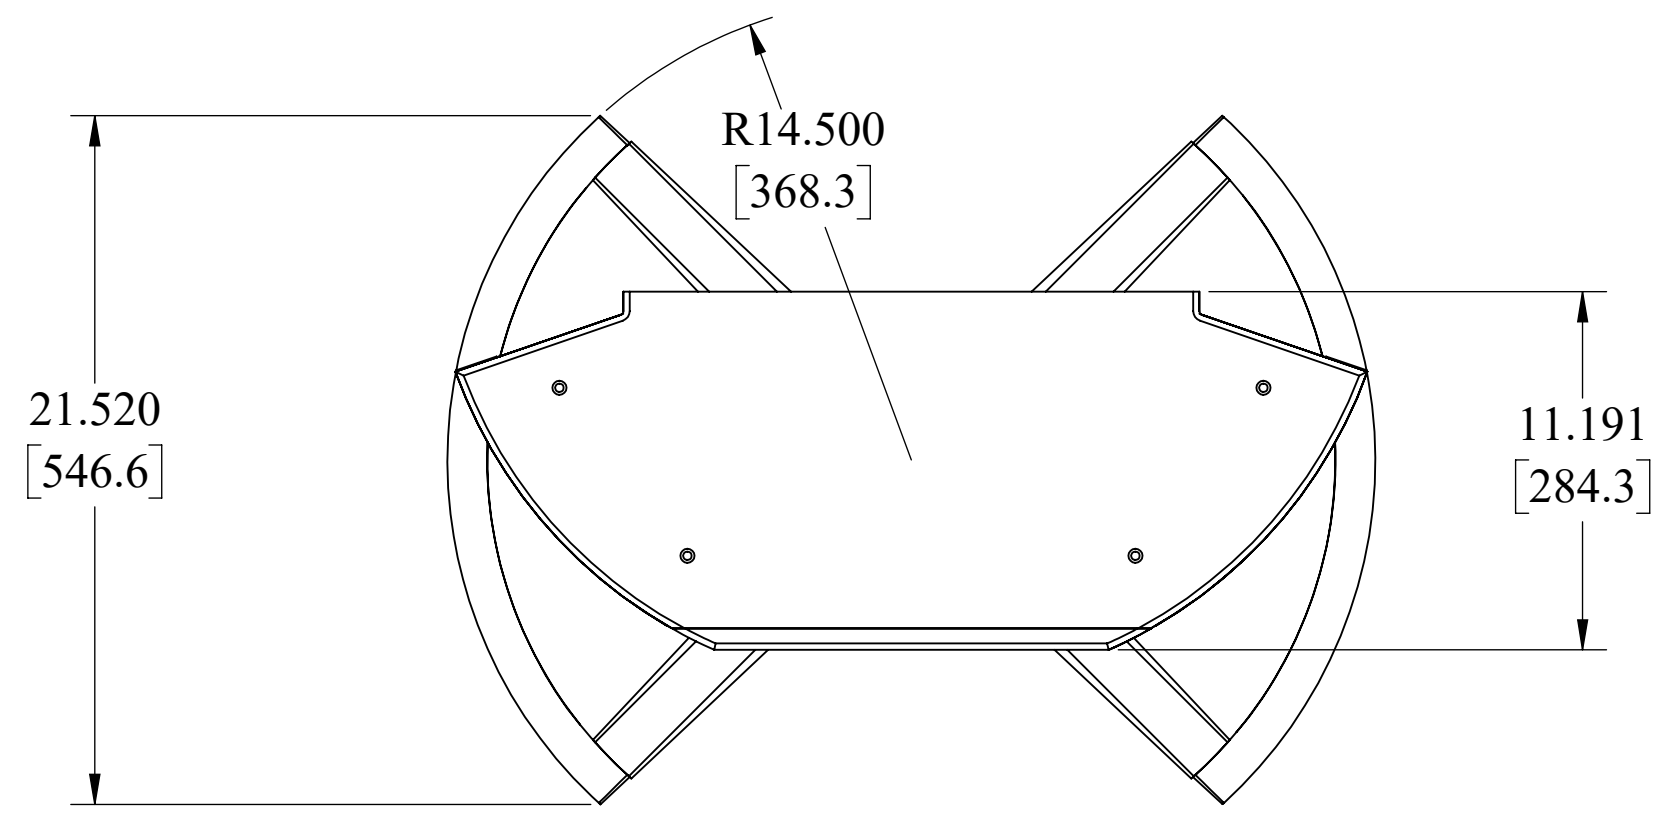

REVISIONS				
ZONE	REV.	DESCRIPTION	DATE	APPROVED

1.
NOTES: (UNLESS OTHERWISE SPECIFIED)

THIRD ANGLE PROJECTION 	(UNLESS OTHERWISE SPECIFIED)	DRAWN: J SALA	DATE: 3/2/2011	Wisdom Audio 1572 College Parkway, Suite 164 Carson City, Nevada 89706
	DIMENSIONS IN INCHES	CHECKED:	ENGR:	
CAD GENERATED DRAWING : DO NOT MANUALLY UPDATE	TOLERANCES:	APPROVED:	TITLE: Speaker Wisdom LS4 with Pedestal	DWG NUMBER: 950499 REV: -
	DECIMALS ANGLES	DO NOT SCALE DRAWING SEE NOTES	SIZE: D	
	.X : +/- 0.050 X : +/- 1.0° .XX : +/- 0.020 X.X : +/- 0.5° .XXX : +/- 0.010 X.XX : +/- 0.05° ALL Ø'S FOR PEM HARDWARE +.003 -.000		SCALE: 1:6	
Copyright 2011 WISDOM AUDIO. THIS IS CONFIDENTIAL AND PROPRIETARY INFORMATION THAT BELONGS TO WISDOM AUDIO. IT MAY NOT BE USED OR REPRODUCED IN ANY MEDIA OR DISCLOSED WITHOUT THE PRIOR WRITTEN CONSENT OF OWNER.		MATERIAL: SEE NOTES FINISH: SEE NOTES	SHEET: 1 OF 1	