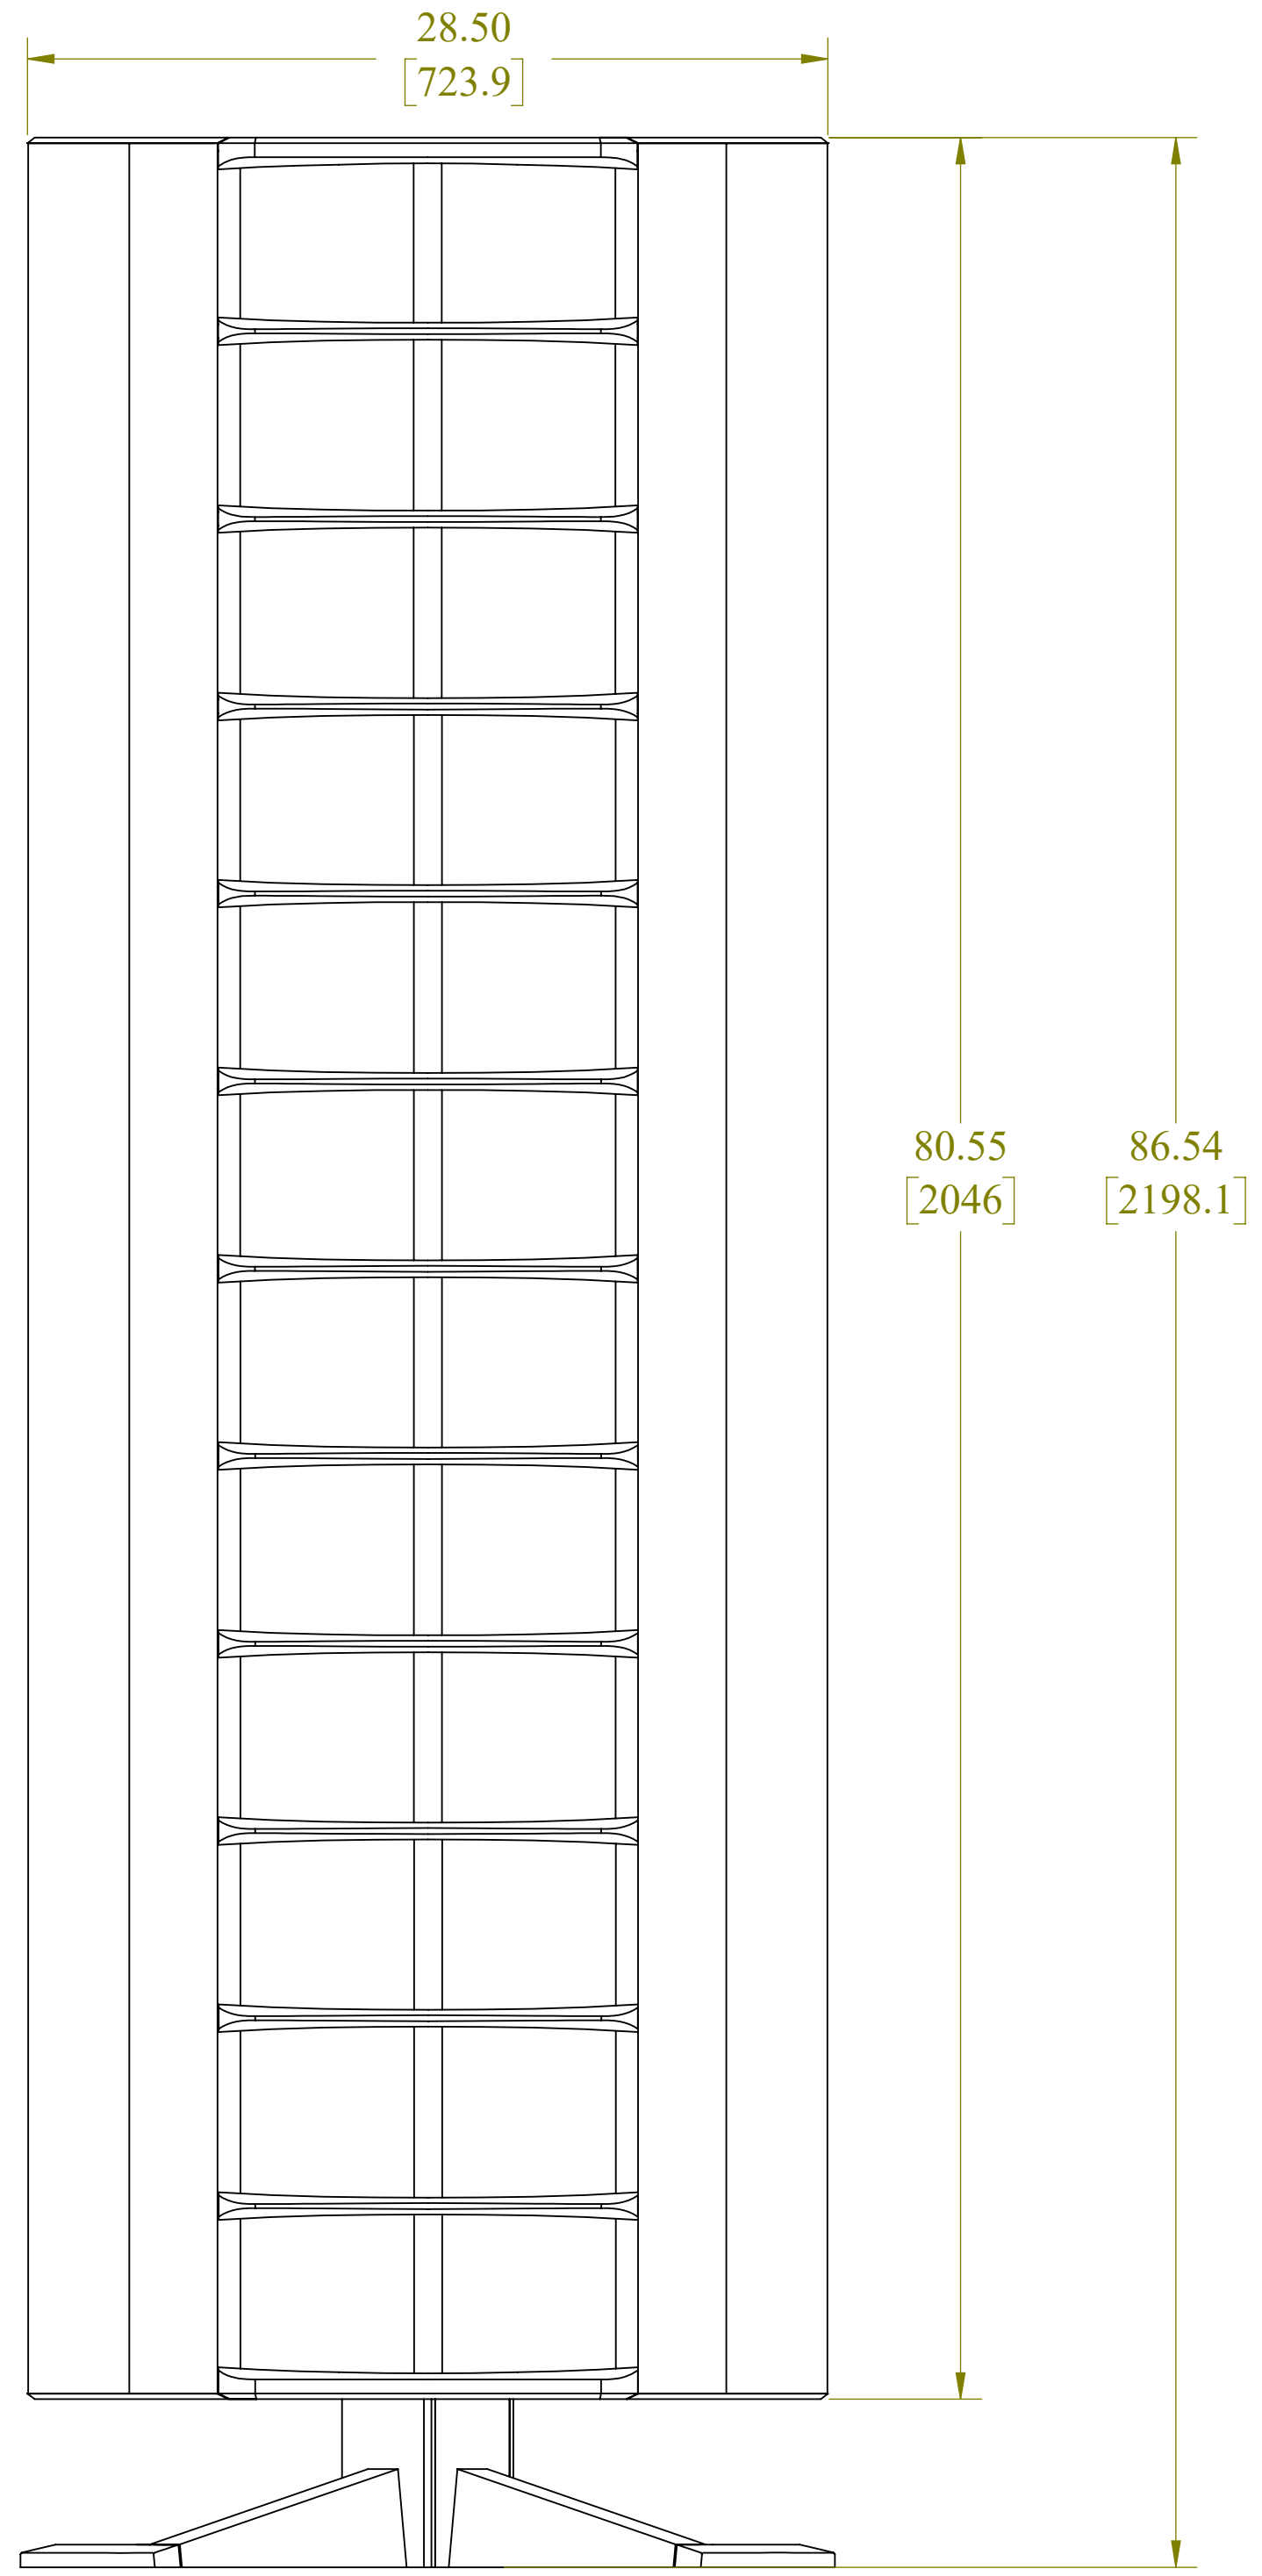

REVISIONS				
ZONE	REV.	DESCRIPTION	DATE	APPROVED

1.
NOTES: (UNLESS OTHERWISE SPECIFIED)

THIRD ANGLE PROJECTION 	(UNLESS OTHERWISE SPECIFIED)	DRAWN: J SALA	DATE: 3/2/2011	Wisdom Audio 1572 College Parkway, Suite 164 Carson City, Nevada 89706
	DIMENSIONS IN INCHES	CHECKED:	ENGR:	
CAD GENERATED DRAWING : DO NOT MANUALLY UPDATE	TOLERANCES:	APPROVED:	TITLE: Speaker Wisdom LS4 with Pedestal	DWG NUMBER: 950499 REV: -
	DECIMALS ANGLES	DO NOT SCALE DRAWING SEE NOTES	SIZE: D	
	.X : +/- 0.050 X : +/- 1.0° .XX : +/- 0.020 X.X : +/- 0.5° .XXX : +/- 0.010 X.XX : +/- 0.05° ALL Ø'S FOR PEM HARDWARE +.003 -.000		SCALE: 1:6	
Copyright 2011 WISDOM AUDIO. THIS IS CONFIDENTIAL AND PROPRIETARY INFORMATION THAT BELONGS TO WISDOM AUDIO. IT MAY NOT BE USED OR REPRODUCED IN ANY MEDIA OR DISCLOSED WITHOUT THE PRIOR WRITTEN CONSENT OF OWNER.		MATERIAL: SEE NOTES FINISH: SEE NOTES	SHEET: 1 OF 1	