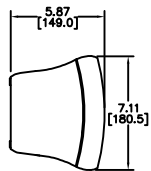

TOP/BOTTOM

Min. Length
108" (2,743.2mm)

SIDE

FRONT