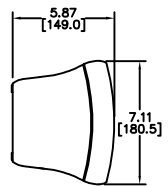

TOP/BOTTOM

SIDE

MIN. LENGTH 68.50
[1739.8]

FRONT