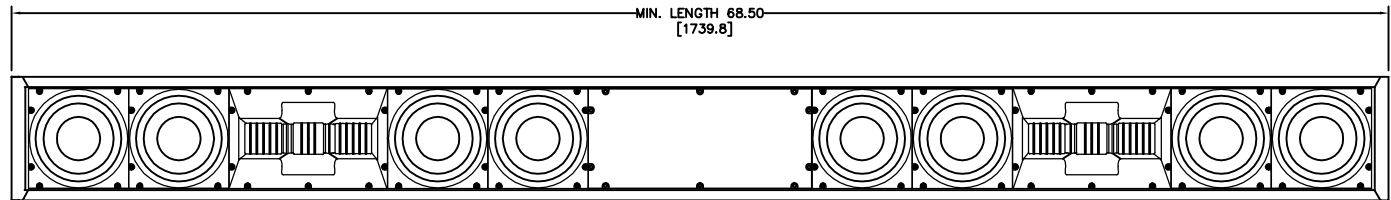

TOP/BOTTOM

SIDE

MIN. LENGTH 68.50
[1739.8]

FRONT