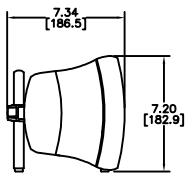

TOP/BOTTOM

Min. Length
108" (2,743.2mm)

SIDE

FRONT