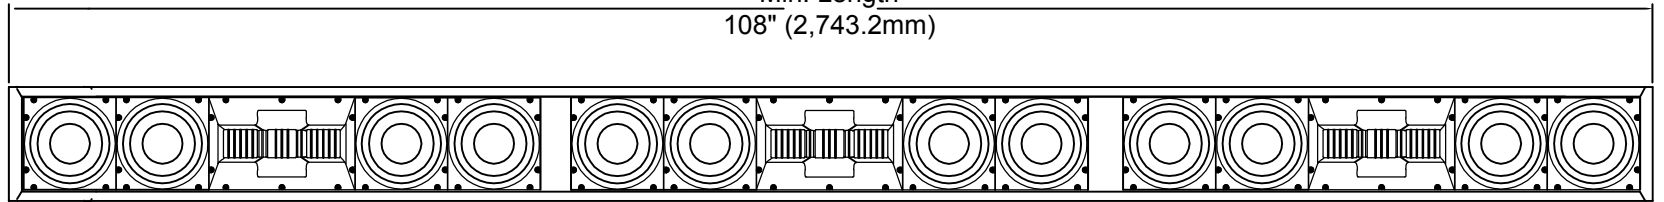

TOP/BOTTOM

Min. Length
108" (2,743.2mm)

SIDE

FRONT