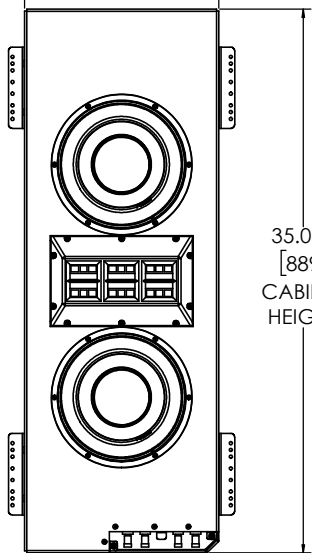

12.500
[317.50]
CABINET WIDTH

35.000
[889]
CABINET HEIGHT

14.560
[369.82]
CABINET WIDTH
W/BRKTS

13.002
[330.25]
HARDWARE
INSTALLED WIDTH

6.250
[158.75]
CABINET DEPTH