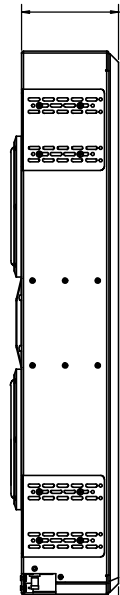

7.914
[201.02]
TOTAL DEPTH
INCLUDING BASS MAX EXCURSION