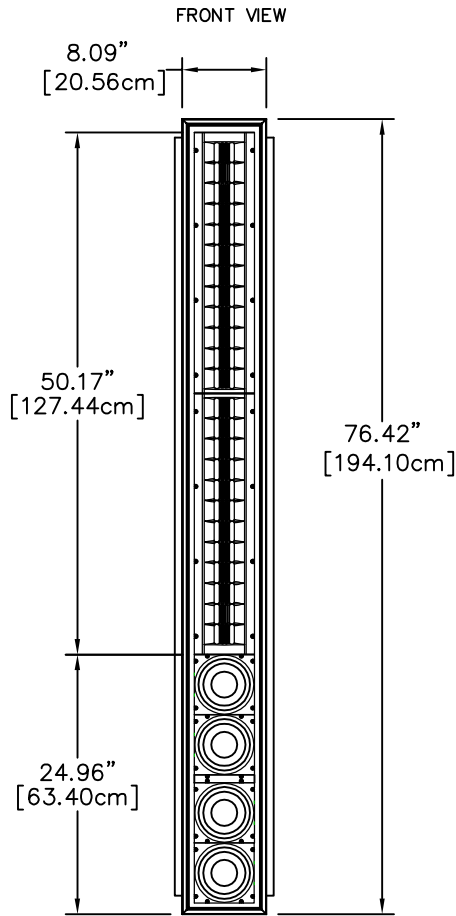

L75i WITH ms1.1 MOUNTING SYSTEM

GRILL OFF DIMENSIONS

WALL CUTOUT  
7.31" x 75.63" ± .125"  
[18.57cm x 192.10cm ± .32cm]

GRILL ON DIMENSIONS  
SIDE VIEW

FRONT VIEW