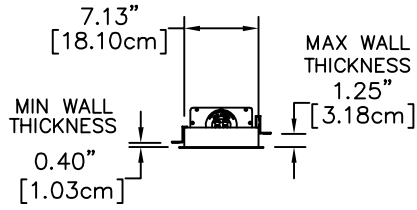

L75i WITH ms1.1 MOUNTING SYSTEM

GRILL OFF DIMENSIONS

WALL CUTOUT  
7.31" x 75.63" ± .125"  
[18.57cm x 192.10cm ± .32cm]

GRILL ON DIMENSIONS  
SIDE VIEW

FRONT VIEW