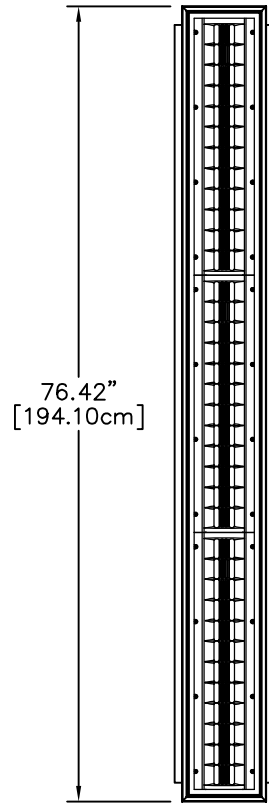

L150i PMD WITH ms1.1 MOUNTING SYSTEM

WALL CUTOUT
7.31" x 75.63" ±.125"
[18.57cm x 192.10cm ±.32cm]

GRILL ON DIMENSIONS
SIDE VIEW