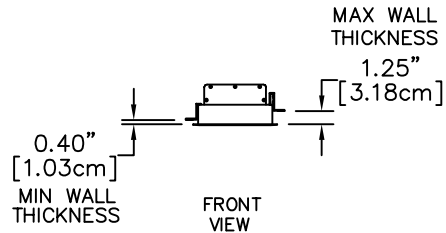

L150i PMD WITH ms1.1 MOUNTING SYSTEM

WALL CUTOUT
7.31" x 75.63" ±.125"
[18.57cm x 192.10cm ±.32cm]

GRILL ON DIMENSIONS
SIDE VIEW