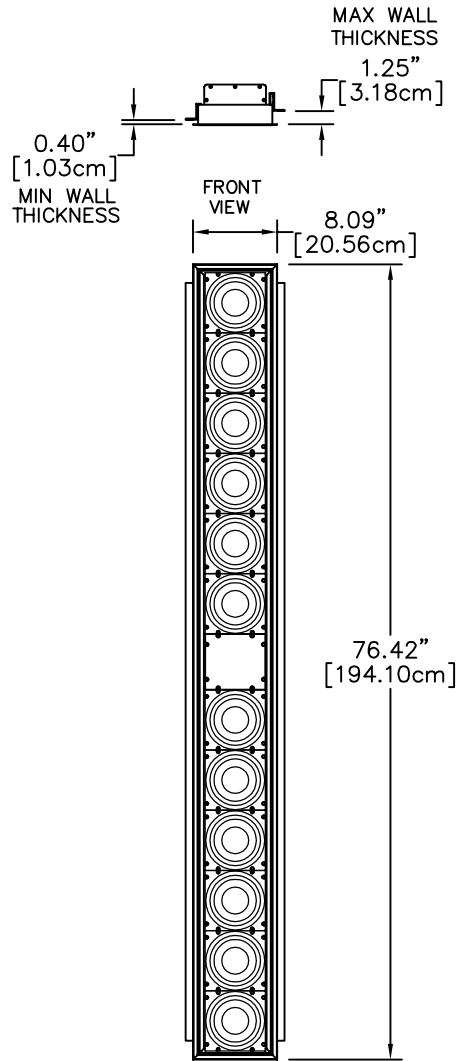

L150i MID BASS WITH ms1.1 MOUNTING SYSTEM

WALL CUTOUT
7.31" x 75.63" ± .125"
[18.57cm x 192.10cm ± .32cm]

GRILL ON DIMENSIONS
SIDE VIEW