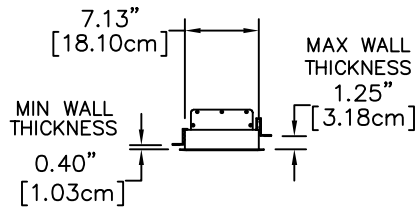

L100i - C150i PMD WITH ms1.1 MOUNTING SYSTEM

WALL CUTOUT
 7.31" x 51.73" ± .125"
 [18.57cm x 131.39cm ± .32cm]

GRILL ON DIMENSIONS
 SIDE VIEW