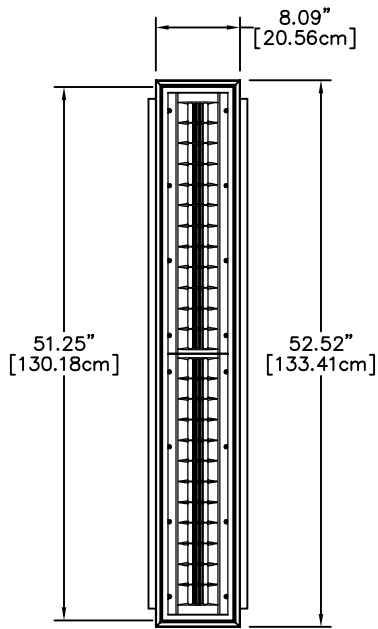

L100i - C150i PMD WITH ms1.1 MOUNTING SYSTEM

WALL CUTOUT
 7.31" x 51.73" ± .125"
 [18.57cm x 131.39cm ± .32cm]

GRILL ON DIMENSIONS
 SIDE VIEW