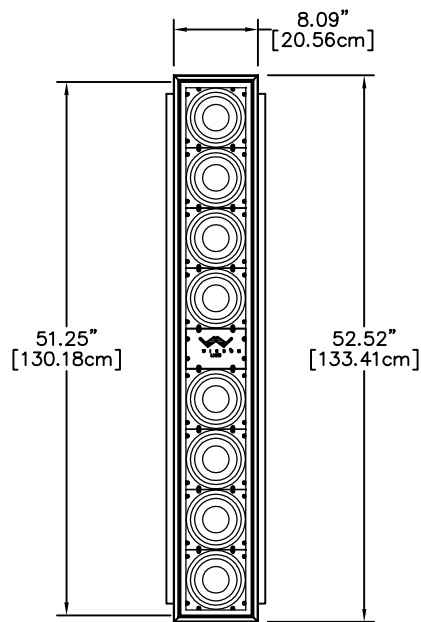

L100i - C150i MID BASS WITH ms1.1 MOUNTING SYSTEM

WALL CUTOUT
 7.31" x 51.73" ± .125"
 [18.57cm x 131.39cm ± .32cm]

GRILL ON DIMENSIONS
 SIDE VIEW