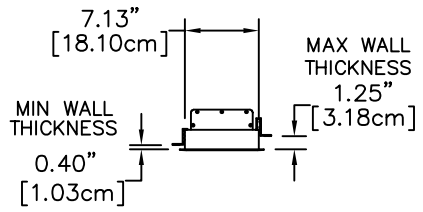

L100i - C150i MID BASS WITH ms1.1 MOUNTING SYSTEM

WALL CUTOUT
 7.31" x 51.73" ± .125"
 [18.57cm x 131.39cm ± .32cm]

GRILL ON DIMENSIONS
 SIDE VIEW