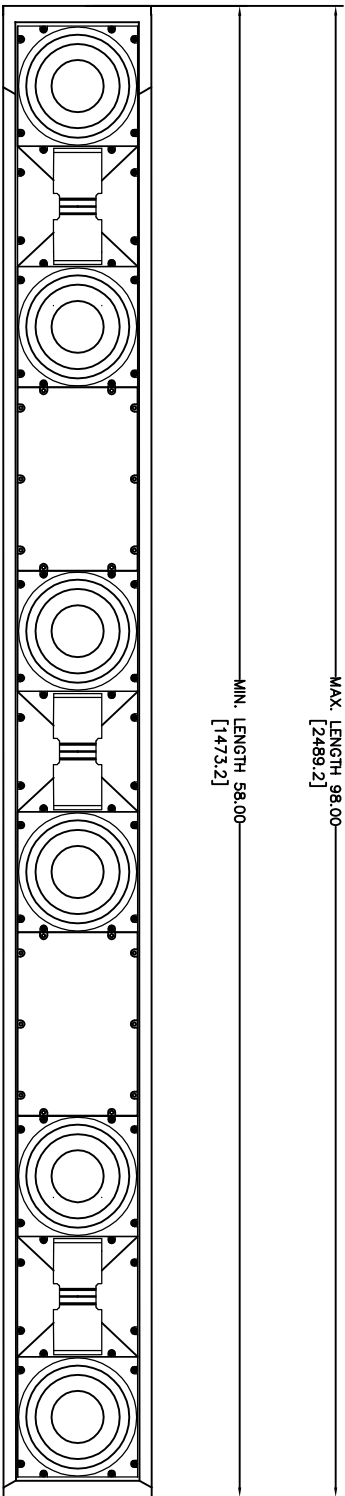

MAX. LENGTH 98.00
[2489.2]

MIN. LENGTH 58.00
[1473.2]

FRONT

All contents copyright © 2016 Wisdom Audio