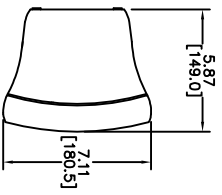

MAX. LENGTH 98.00
[2489.2]

MIN. LENGTH 58.00
[1473.2]

FRONT

All contents copyright © 2016 Wisdom Audio