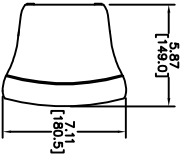

MAX. LENGTH 98.00  
[2489.2]

MIN. LENGTH 68.50  
[1739.8]

FRONT

All contents copyright © 2016 Wisdom Audio