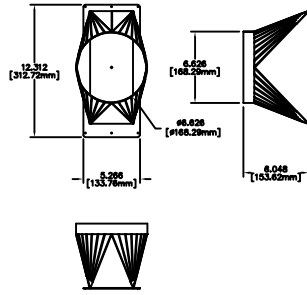

S110i ASSEMBLY USING FLOOR/CEILING KIT

F/C ADAPTER

SIDE VIEW

FRONT VIEW

WOOD CEILING MOUNT ASSY

DUCT LENGTH 6" [152mm] MIN
22" [559mm] MAX

ADJUSTABLE DUCT/DAMPENING WRAP

7.250 DIA
[184.15mm]

6.048
[153.62mm]