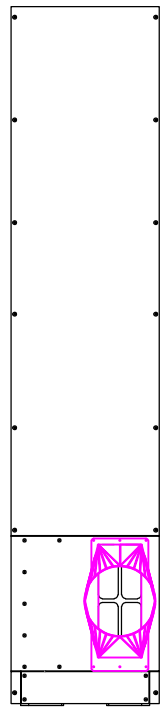

S110i ASSEMBLY USING FLOOR/CEILING KIT

F/C ADAPTER

SIDE VIEW

FRONT VIEW

WOOD CEILING MOUNT ASSY

DUCT LENGTH 6" [152mm] MIN
22" [559mm] MAX

ADJUSTABLE DUCT/DAMPENING WRAP

7.250 DIA
[184.15mm]

6.048
[153.62mm]