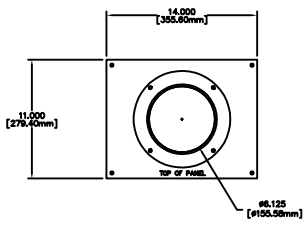

S110i ASSEMBLY USING FLOOR/CEILING KIT

F/C ADAPTER

SIDE VIEW

FRONT VIEW

WOOD CEILING MOUNT ASSY

DUCT LENGTH 6" [152mm] MIN
22" [559mm] MAX

ADJUSTABLE DUCT/DAMPENING WRAP

7.250 DIA
[184.15mm]

6.048
[153.62mm]