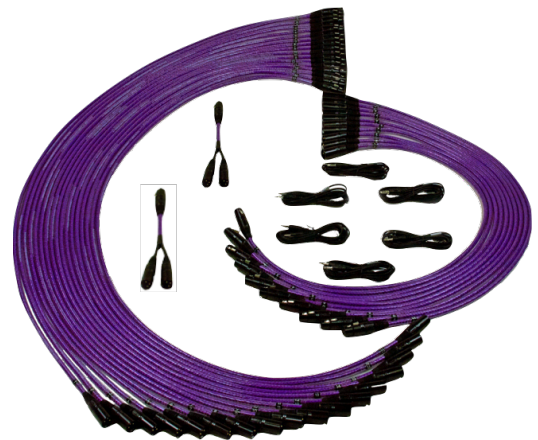

W I S D O M®

Premium Interconnect Kits

For the ultimate in sound reproduction and build consistency, our premium wire kits are available in both standard package and custom length options. The kits complement all Wisdom Audio systems and provide durable, reliable connection.

WWK-BB2

Contents of Kit:

- (8) Balanced XLR Female to XLR Male numbered 1.0 meter cables #1-#8
- (16) Balanced XLR Female to XLR Male numbered 1.5 meter cables #1-#16
- (6) 1/8" Mini DC Trigger Cables
- (2) Balanced XLR Y-Adapter Female to Dual Male XLR
- WWK-CUSTOM is a special ordered custom kit. Custom length and/or termination

WWK-BB3

Contents of Kit:

- (16) Balanced XLR Female to XLR Male numbered 1.0 meter cables #1-#16
- (32) Balanced XLR Female to XLR Male numbered 1.5 meter cables #1-#32
- (10) 1/8" Mini DC Trigger Cables
- (2) Balanced XLR Y-Adapter Female to Dual Male XLR
- WWK-CUSTOM is a special ordered custom kit. Custom length and/or termination

Features

- Oxygen-free high conductivity copper conductors
- Highest grade of foam polypropylene insulation
- Advanced Star-Quad design
- Each wire is numbered for easy installation

All specifications are subject to change at any time in order to improve the product.