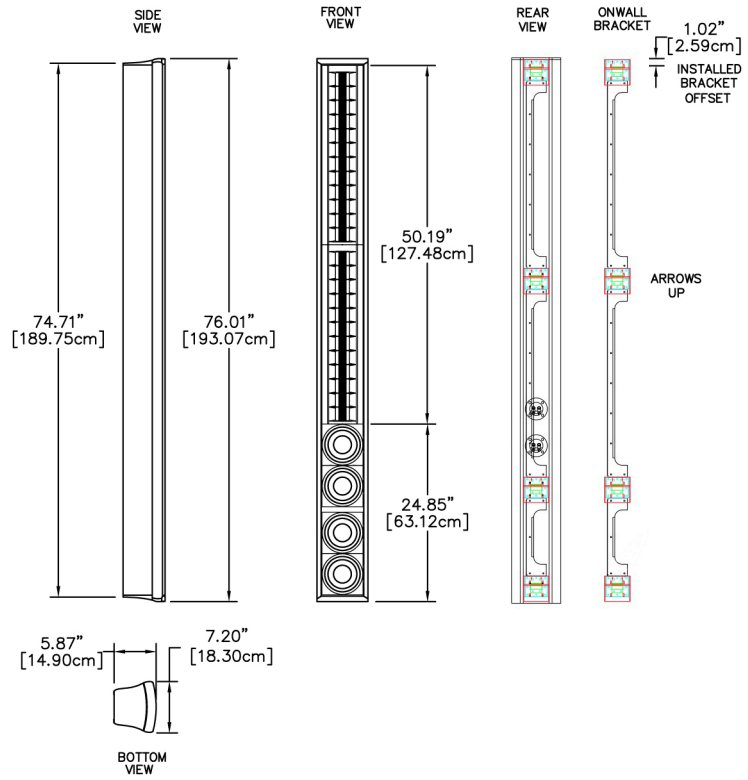

L75 Dimensions

L75m Dimensions

L75i Dimensions

WALL CUTOUT
7.31" x 75.63" ± .125"
[18.57cm x 192.10cm ± .32cm]