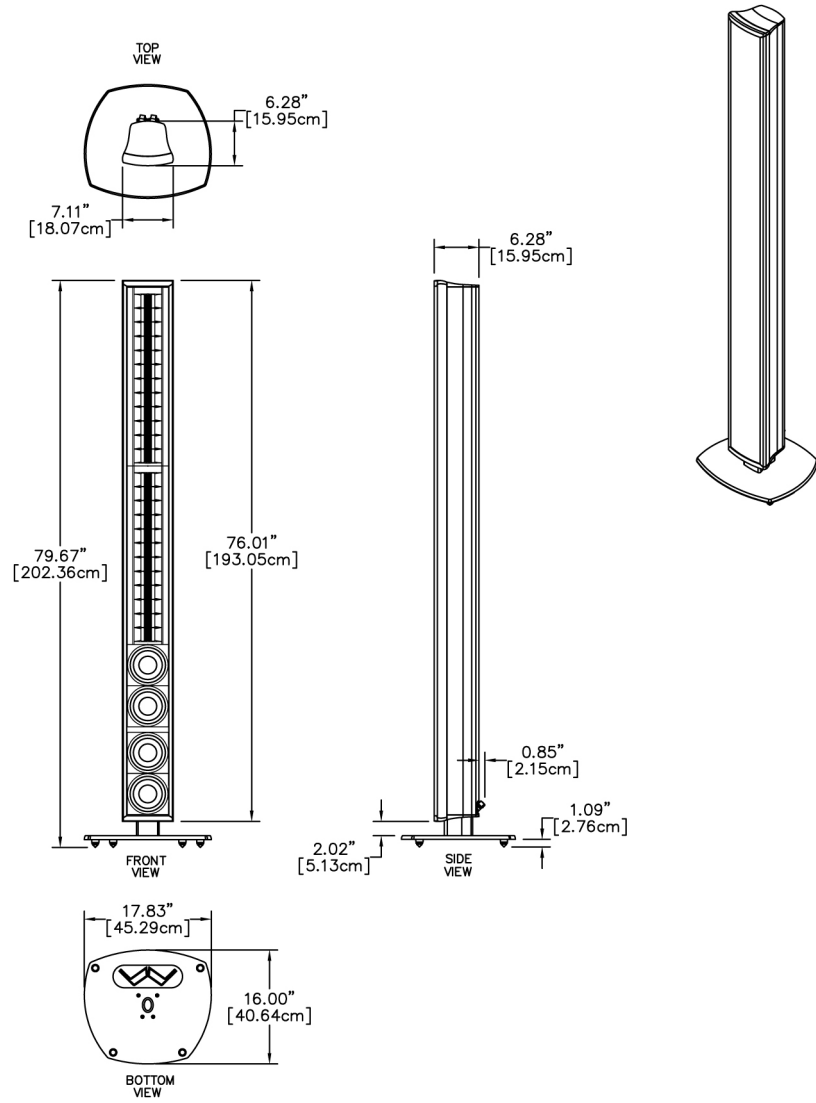

L75 Dimensions

L75m Dimensions

L75i Dimensions

WALL CUTOUT
7.31" x 75.63" ± .125"
[18.57cm x 192.10cm ± .32cm]