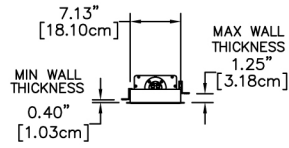

L75 Dimensions

L75m Dimensions

L75i Dimensions

WALL CUTOUT
7.31" x 75.63" ± .125"
[18.57cm x 192.10cm ± .32cm]